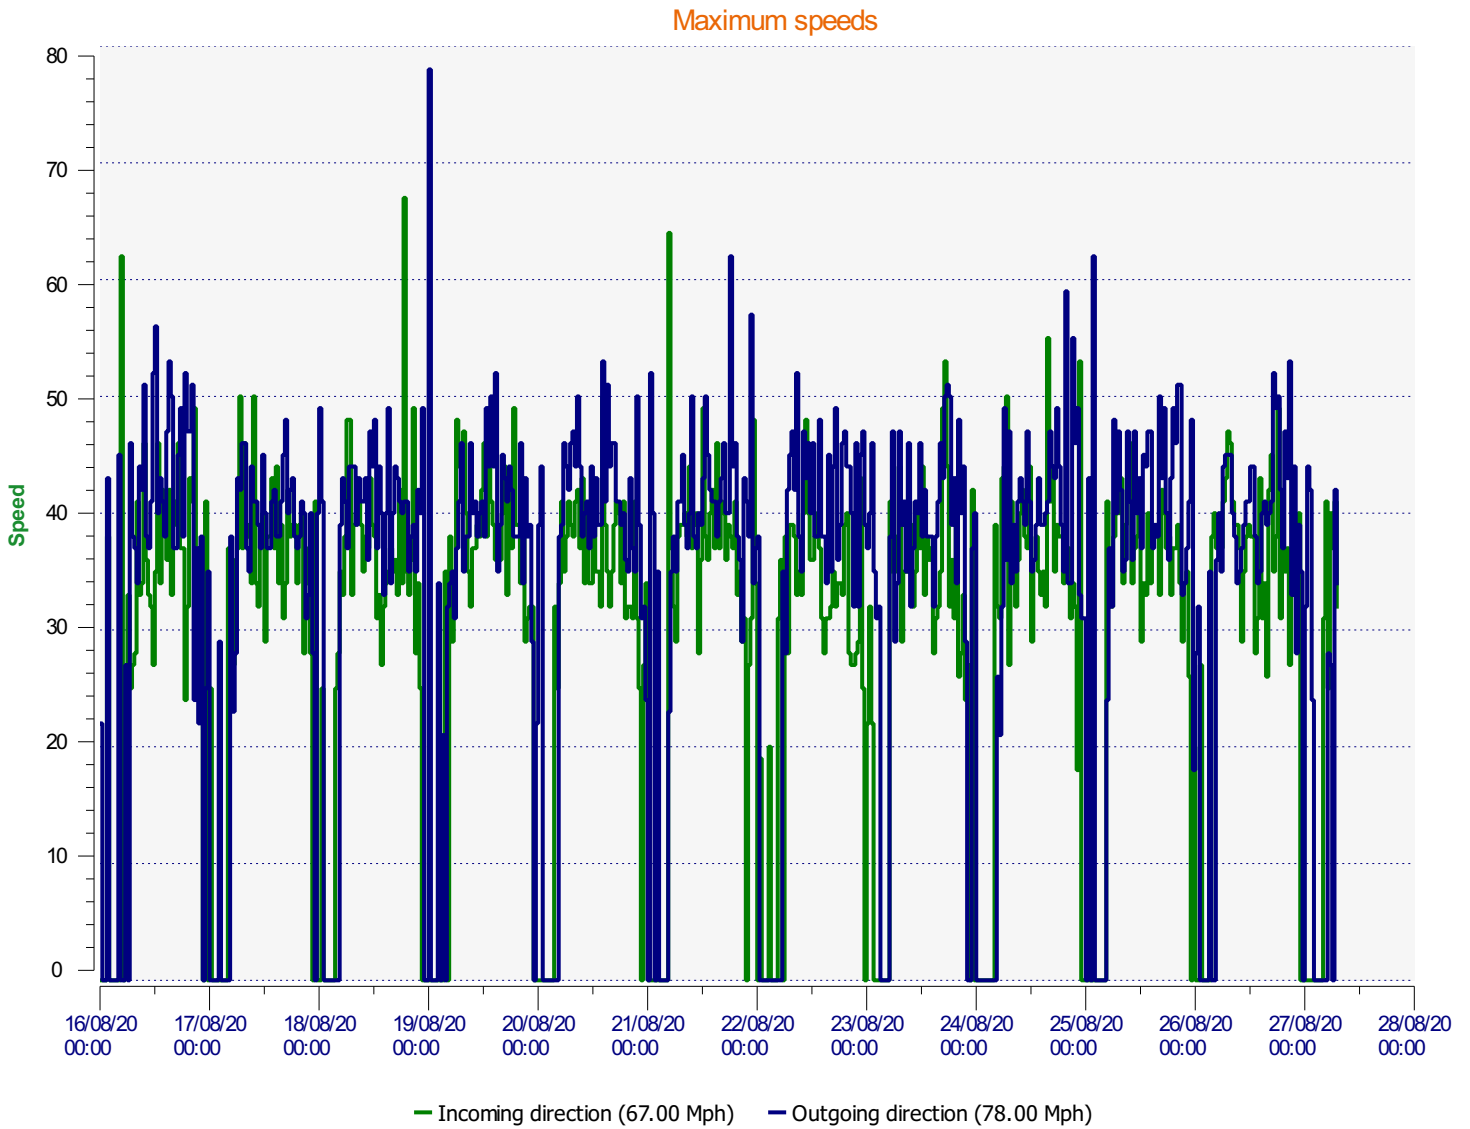

**Location:** Firs Road - eastern end

**Comments:**

**Start date:** Sunday, August 16, 2020 12:00 AM  
**End date:** Saturday, August 29, 2020 10:00 AM

**Location:** Firs Road - eastern end

**Comments:**

**Start date:** Sunday, August 16, 2020 12:00 AM  
**End date:** Saturday, August 29, 2020 10:00 AM

### Outgoing vehicles

**Start date:** Sunday, August 16, 2020 12:00 AM  
**End date:** Saturday, August 29, 2020 10:00 AM

**Location:** Firs Road - eastern end

**Comments:**

**Speed percentiles (incoming)**

**V30:** 23.00Mph **V50:** 24.00Mph **V85:** 31.00Mph

**Start date:** Sunday, August 16, 2020 12:00 AM  
**End date:** Saturday, August 29, 2020 10:00 AM

**Location:** Firs Road - eastern end

**Comments:**

**Speed percentile(outgoing)**

**V30:** 26.00Mph **V50:** 28.00Mph **V85:** 36.00Mph

**Start date:** Sunday, August 16, 2020 12:00 AM  
**End date:** Saturday, August 29, 2020 10:00 AM

**Location:** Firs Road - eastern end