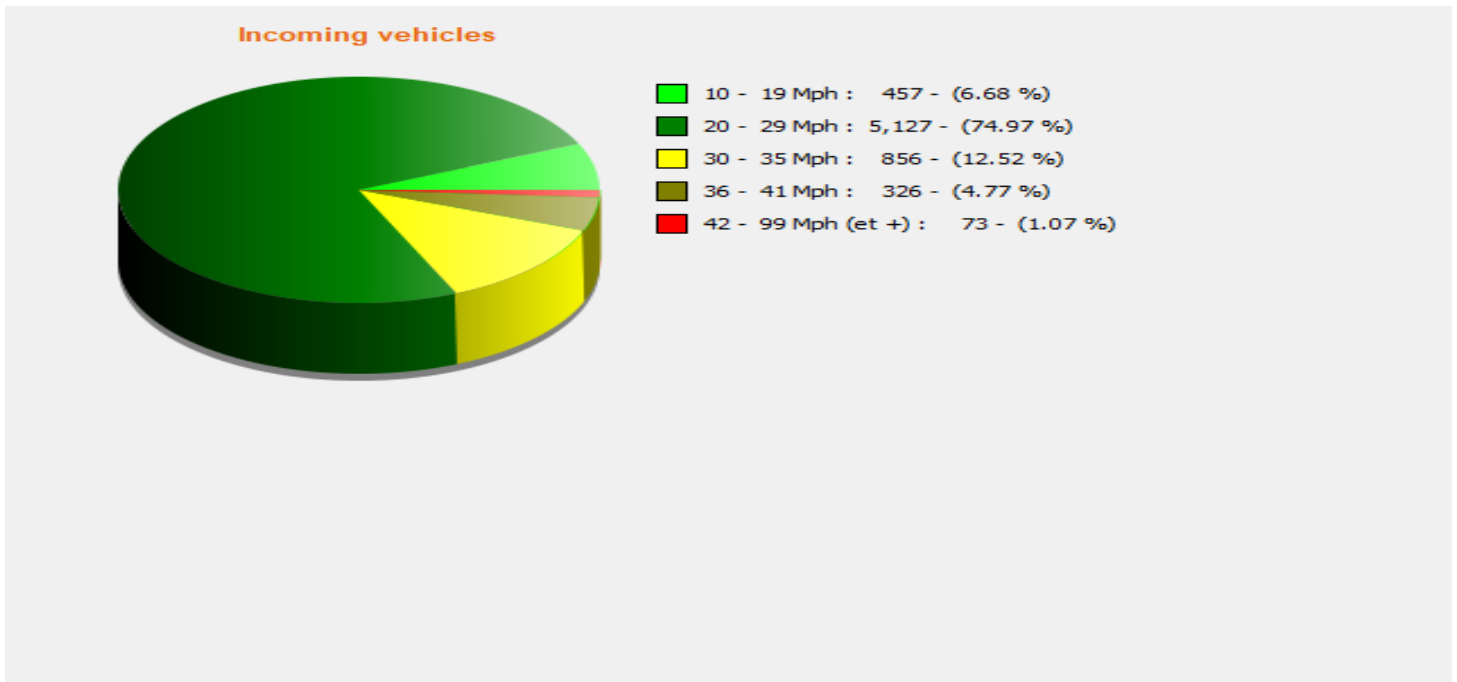

Start date: Sunday, August 16, 2020 12:00 AM
End date: Saturday, August 29, 2020 10:00 AM

Location: Firs Road - eastern end

Comments: