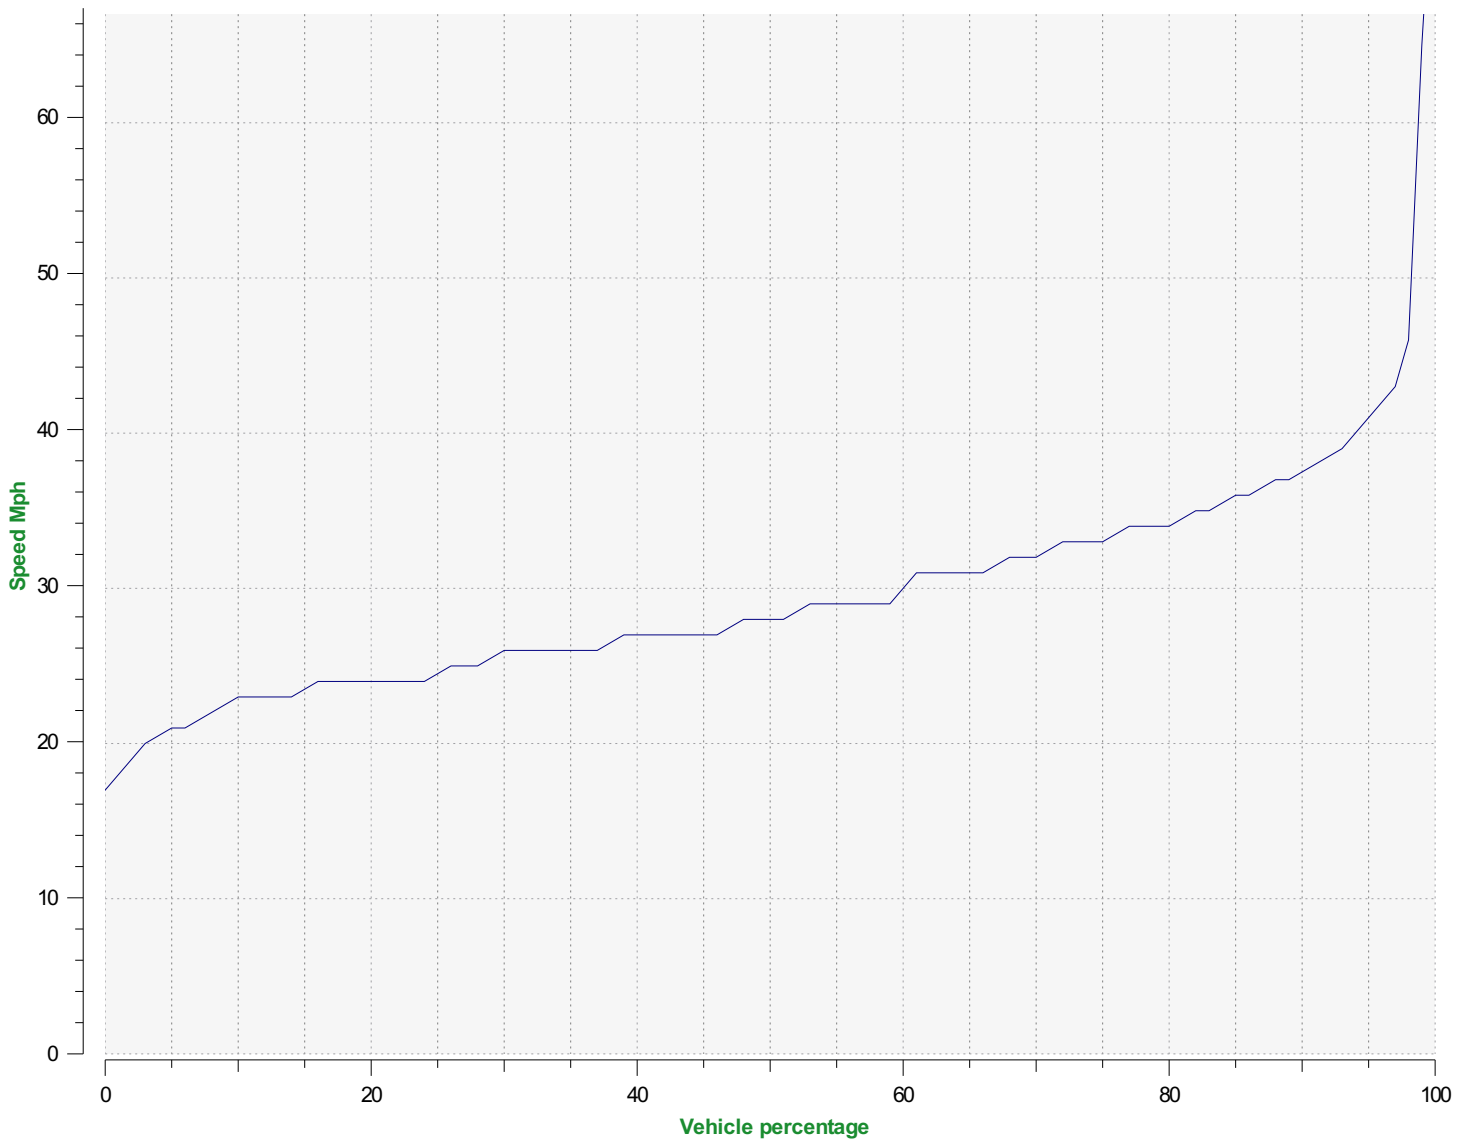

### Outgoing vehicles

**Start date:** Sunday, August 16, 2020 12:00 AM  
**End date:** Saturday, August 29, 2020 10:00 AM

**Location:** Firs Road - eastern end

**Comments:**

**Speed percentiles (incoming)**

**V30:** 23.00Mph **V50:** 24.00Mph **V85:** 31.00Mph

**Start date:** Sunday, August 16, 2020 12:00 AM  
**End date:** Saturday, August 29, 2020 10:00 AM

**Location:** Firs Road - eastern end

**Comments:**

**Speed percentile(outgoing)**

**V30:** 26.00Mph **V50:** 28.00Mph **V85:** 36.00Mph

**Start date:** Sunday, August 16, 2020 12:00 AM  
**End date:** Saturday, August 29, 2020 10:00 AM

**Location:** Firs Road - eastern end