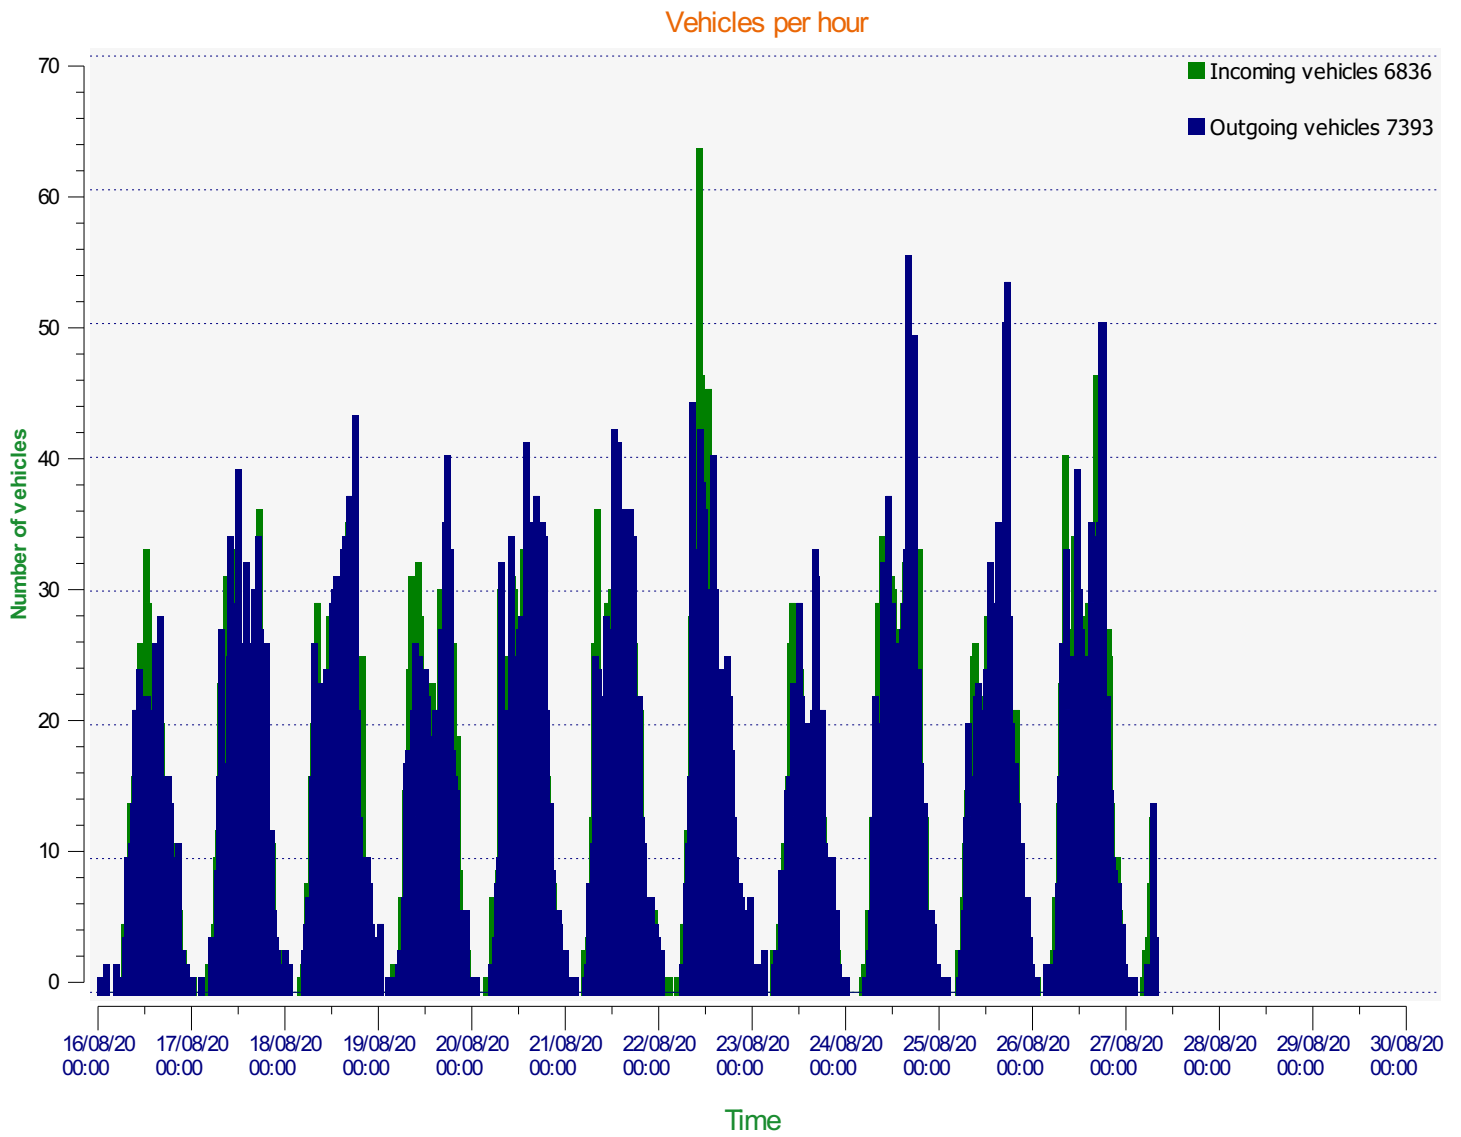

**Location:** Firs Road - eastern end

**Comments:**

**Start date:** Sunday, August 16, 2020 12:00 AM  
**End date:** Saturday, August 29, 2020 10:00 AM

**Location:** Firs Road - eastern end

**Comments:**

**Start date:** Sunday, August 16, 2020 12:00 AM  
**End date:** Saturday, August 29, 2020 10:00 AM

**Location:** Firs Road - eastern end

**Comments:**

**Start date:** Sunday, August 16, 2020 12:00 AM  
**End date:** Saturday, August 29, 2020 10:00 AM

**Location:** Firs Road - eastern end

**Comments:**

### Outgoing vehicles

**Start date:** Sunday, August 16, 2020 12:00 AM  
**End date:** Saturday, August 29, 2020 10:00 AM

**Location:** Firs Road - eastern end

**Comments:**

**Speed percentiles (incoming)**

**V30:** 23.00Mph **V50:** 24.00Mph **V85:** 31.00Mph

**Start date:** Sunday, August 16, 2020 12:00 AM  
**End date:** Saturday, August 29, 2020 10:00 AM

**Location:** Firs Road - eastern end

**Comments:**