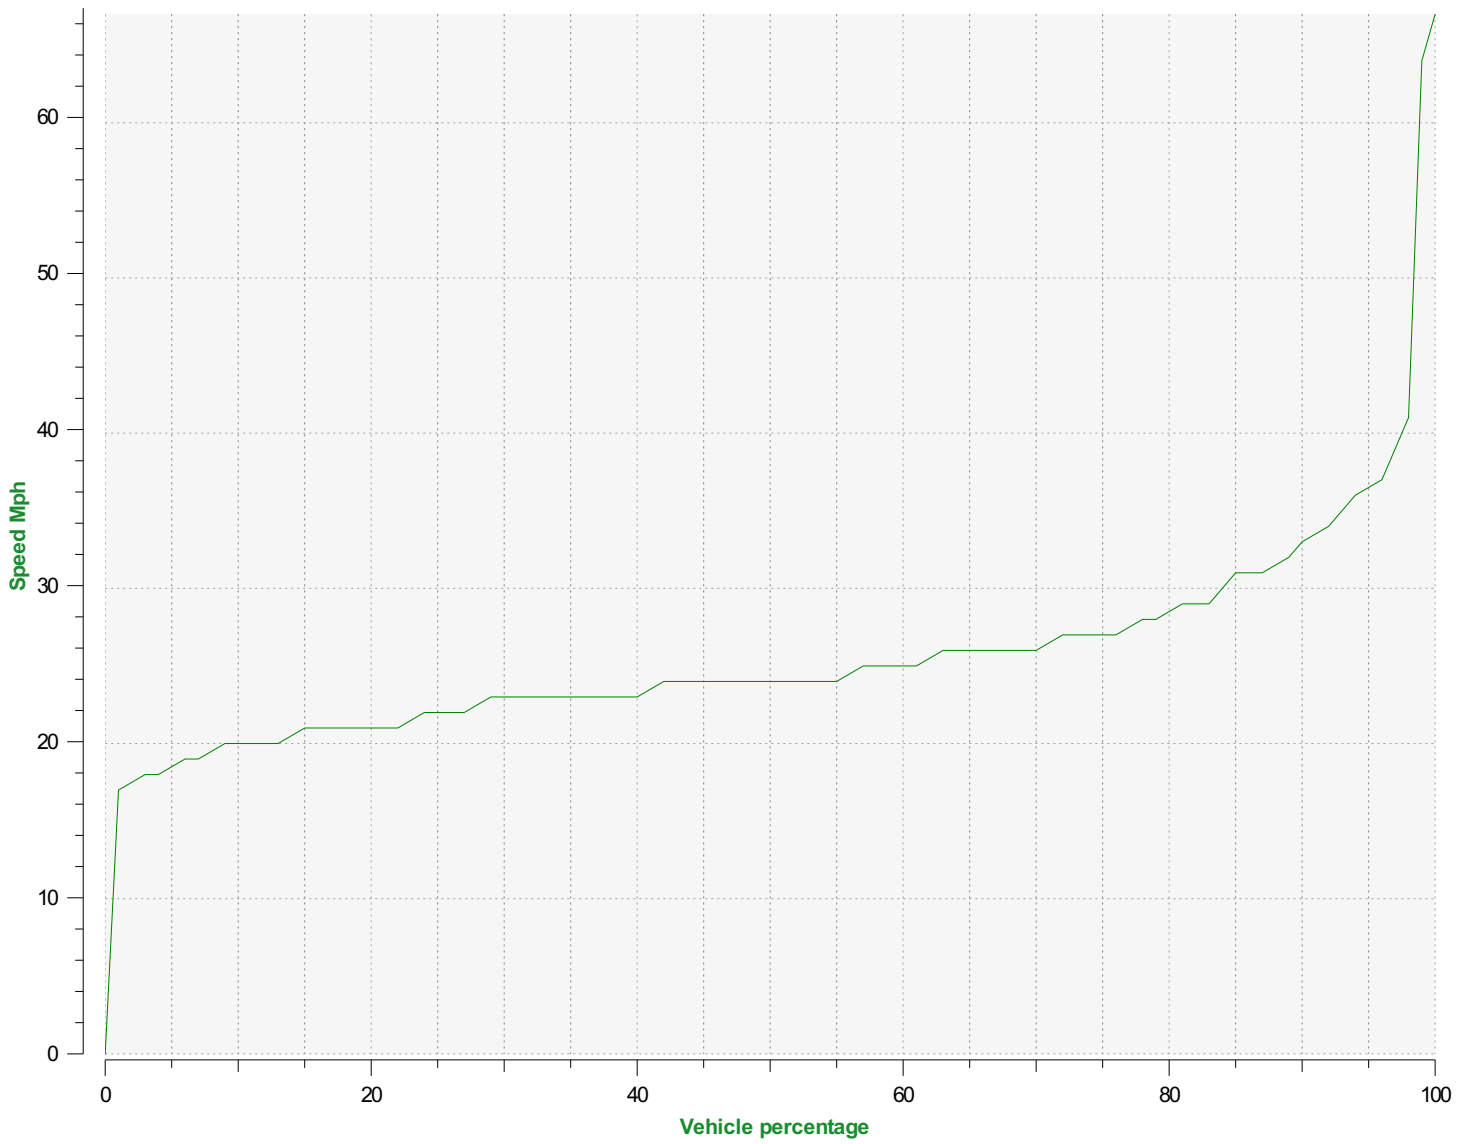

**Location:** Firs Road - eastern end

**Comments:**

**Start date:** Sunday, August 16, 2020 12:00 AM  
**End date:** Saturday, August 29, 2020 10:00 AM

**Location:** Firs Road - eastern end

**Comments:**

### Outgoing vehicles

**Start date:** Sunday, August 16, 2020 12:00 AM  
**End date:** Saturday, August 29, 2020 10:00 AM

**Location:** Firs Road - eastern end

**Comments:**

**Speed percentiles (incoming)**

**V30:** 23.00Mph **V50:** 24.00Mph **V85:** 31.00Mph

**Start date:** Sunday, August 16, 2020 12:00 AM  
**End date:** Saturday, August 29, 2020 10:00 AM

**Location:** Firs Road - eastern end

**Comments:**