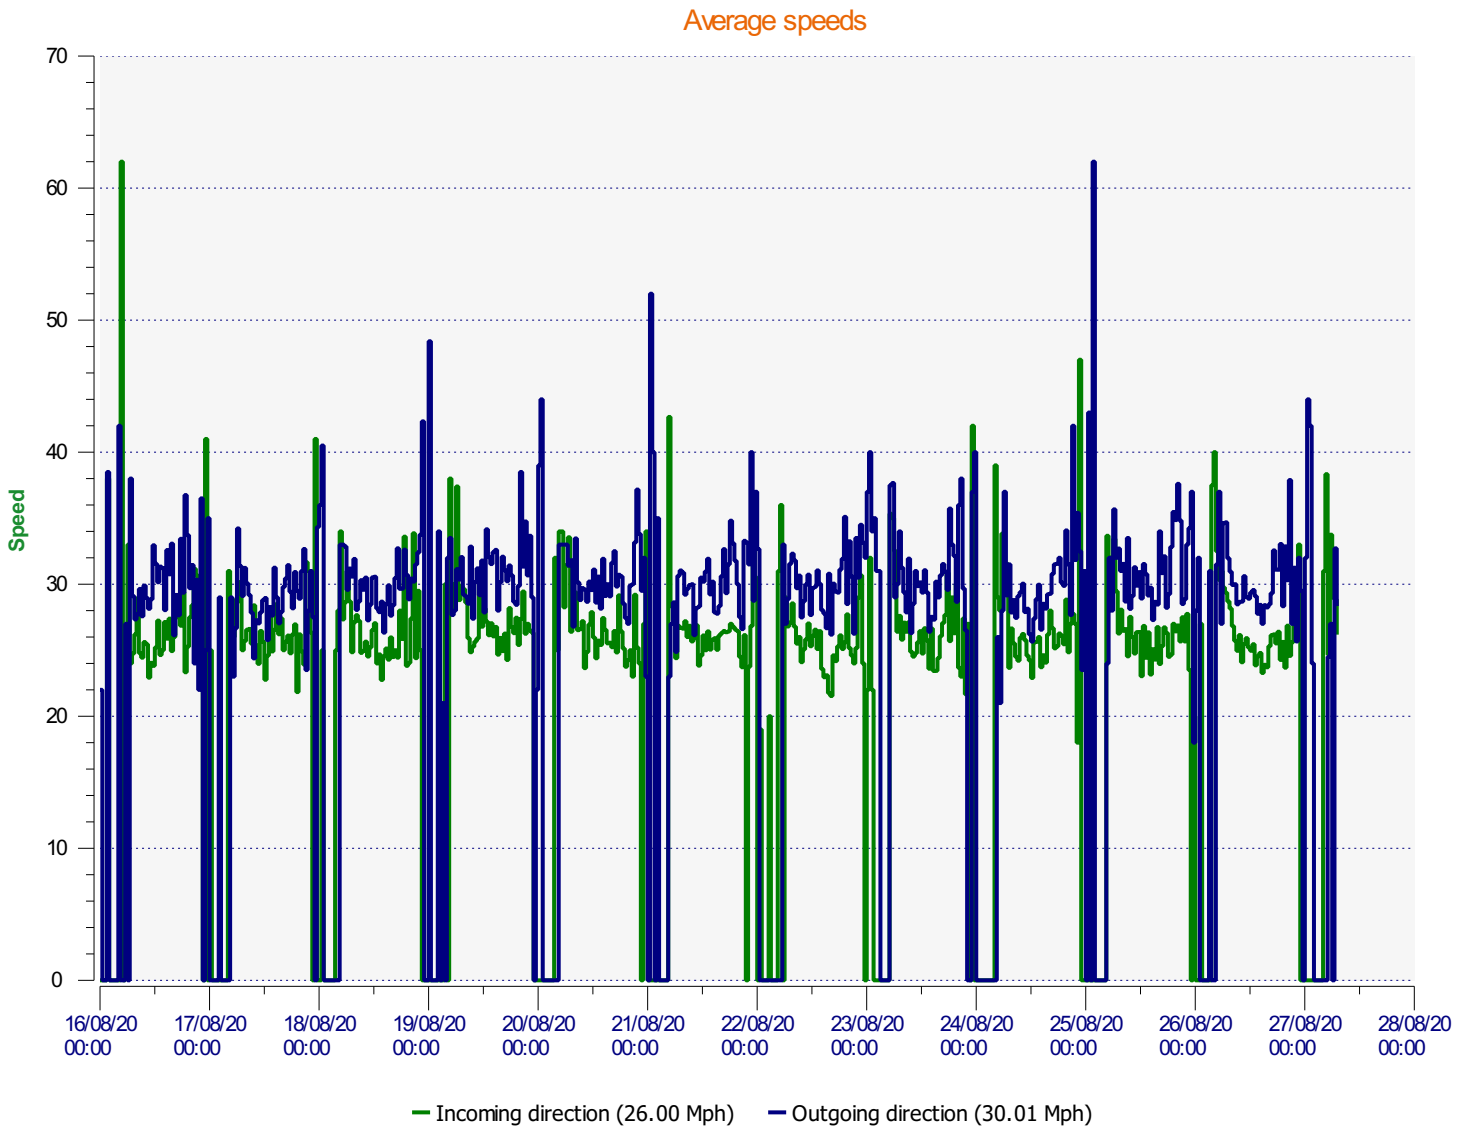

Start date: Sunday, August 16, 2020 12:00 AM
End date: Saturday, August 29, 2020 10:00 AM

Location: Firs Road - eastern end

Comments: