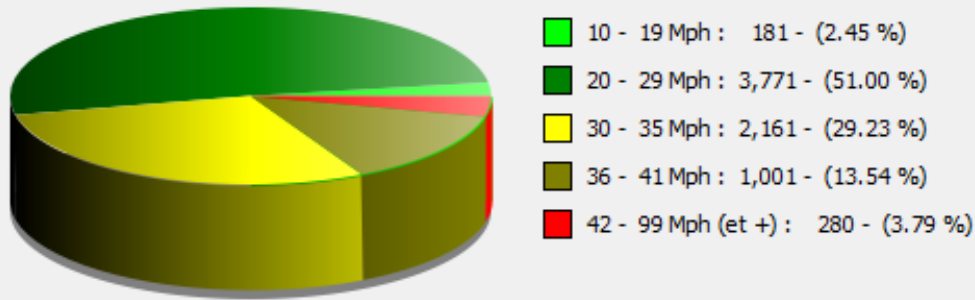

### Outgoing vehicles

**Start date:** Sunday, August 16, 2020 12:00 AM  
**End date:** Saturday, August 29, 2020 10:00 AM

**Location:** Firs Road - eastern end

**Comments:**

**Speed percentiles (incoming)**