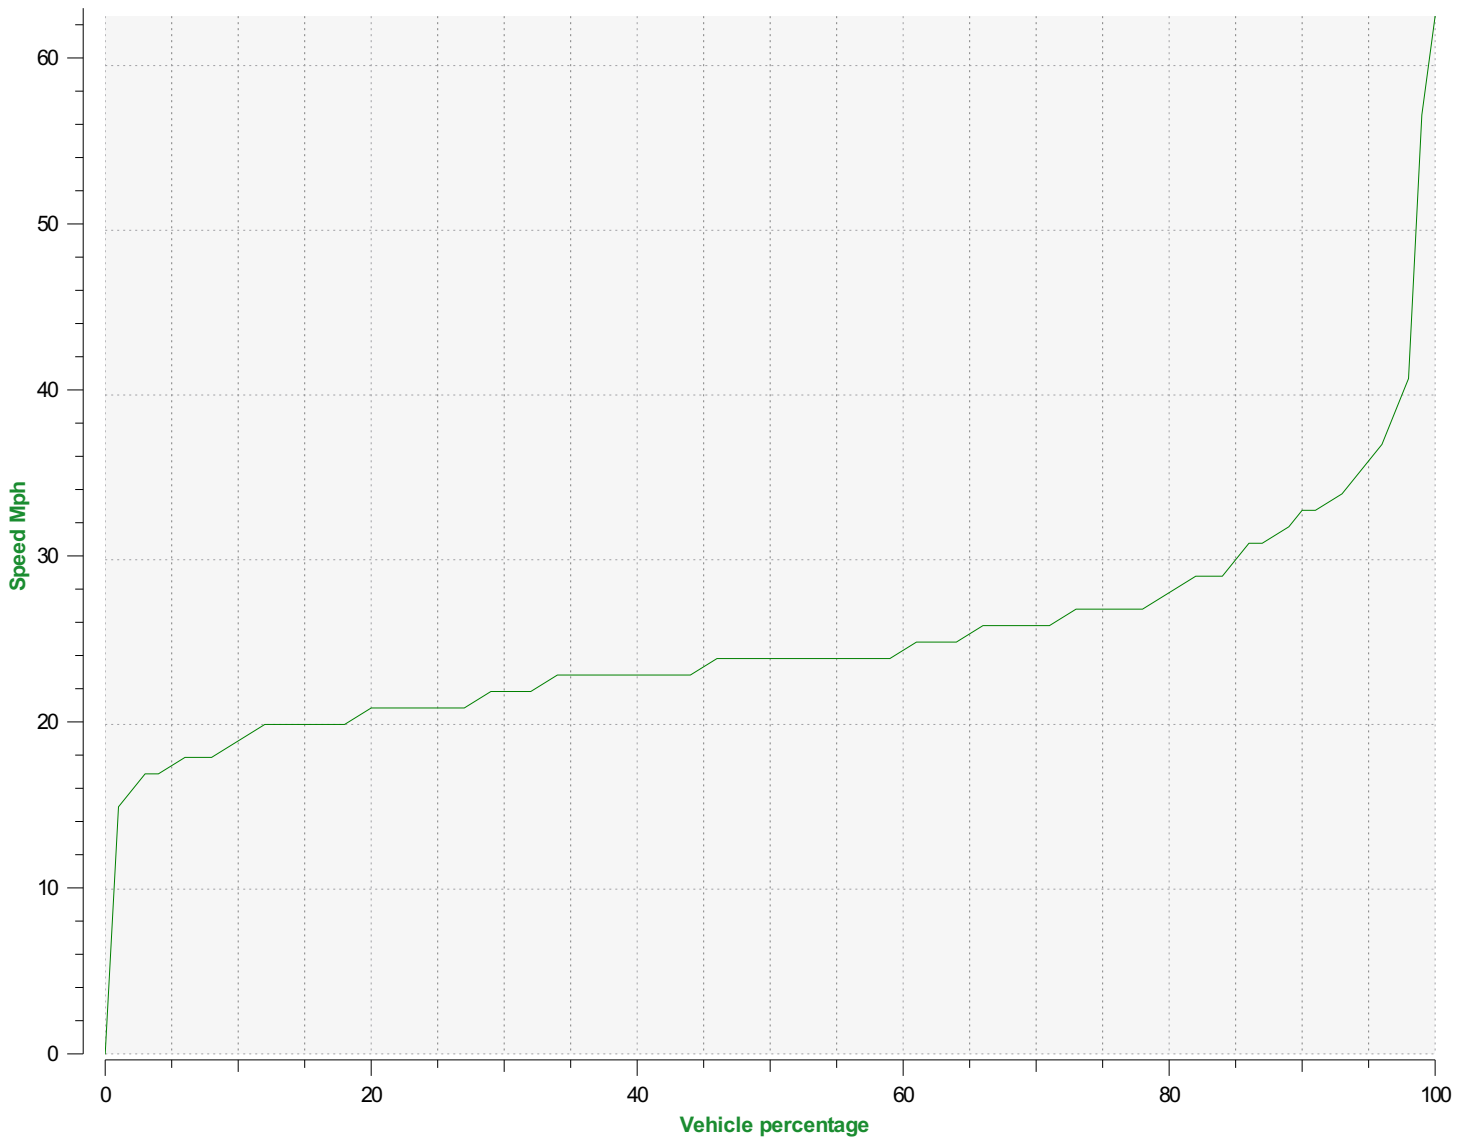

Location: Firs Road - eastern end

Comments:

Start date: Sunday, May 24, 2020 12:00 AM
End date: Sunday, June 7, 2020 11:00 PM

Location: Firs Road - eastern end

Comments:

Outgoing vehicles

Start date: Sunday, May 24, 2020 12:00 AM
End date: Sunday, June 7, 2020 11:00 PM

Location: Firs Road - eastern end

Comments:

Speed percentiles (incoming)

V30: 22.00Mph **V50:** 24.00Mph **V85:** 29.00Mph

Start date: Sunday, May 24, 2020 12:00 AM
End date: Sunday, June 7, 2020 11:00 PM

Location: Firs Road - eastern end

Comments:

Speed percentile(outgoing)

V30: 26.00Mph **V50:** 28.00Mph **V85:** 35.00Mph

Start date: Sunday, May 24, 2020 12:00 AM
End date: Sunday, June 7, 2020 11:00 PM

Location: Firs Road - eastern end