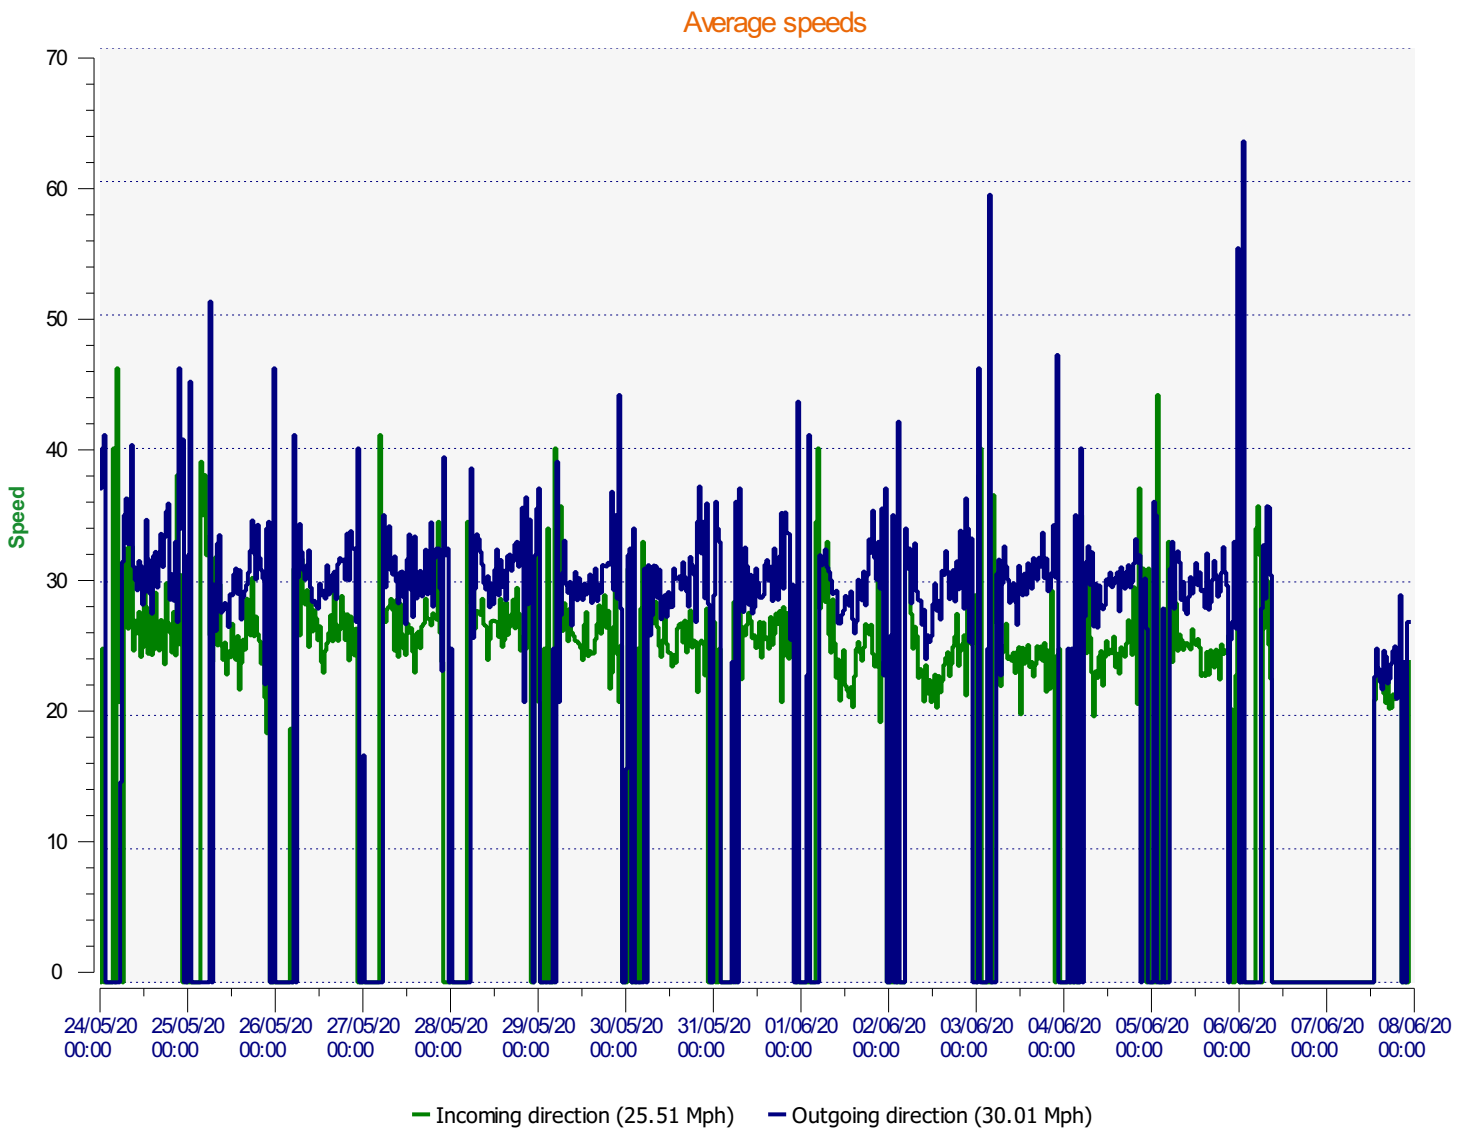

Start date: Sunday, May 24, 2020 12:00 AM
End date: Sunday, June 7, 2020 11:00 PM

Location: Firs Road - eastern end

Comments: