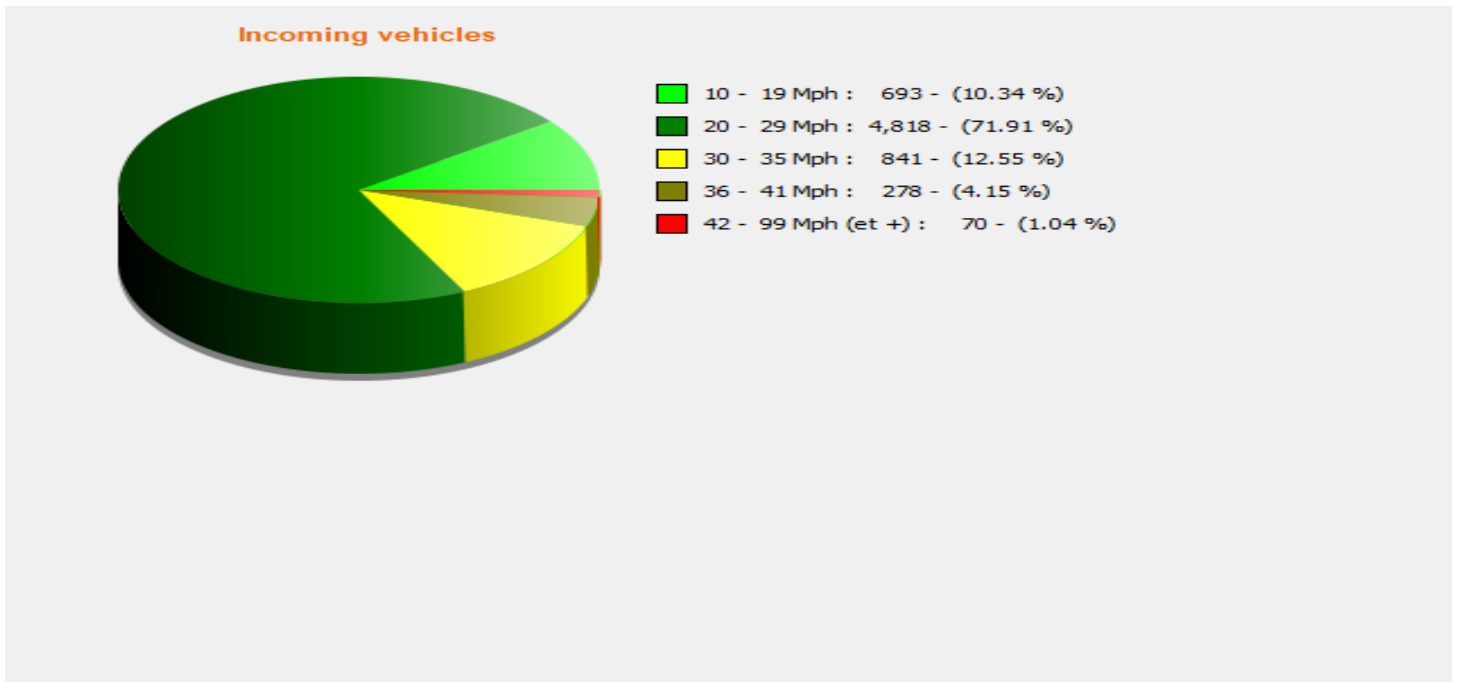

Location: Firs Road - eastern end

Comments:

Start date: Sunday, May 24, 2020 12:00 AM
End date: Sunday, June 7, 2020 11:00 PM

Location: Firs Road - eastern end

Comments:

Start date: Sunday, May 24, 2020 12:00 AM
End date: Sunday, June 7, 2020 11:00 PM

Location: Firs Road - eastern end

Comments:

Start date: Sunday, May 24, 2020 12:00 AM
End date: Sunday, June 7, 2020 11:00 PM

Location: Firs Road - eastern end

Comments:

Outgoing vehicles

Start date: Sunday, May 24, 2020 12:00 AM
End date: Sunday, June 7, 2020 11:00 PM