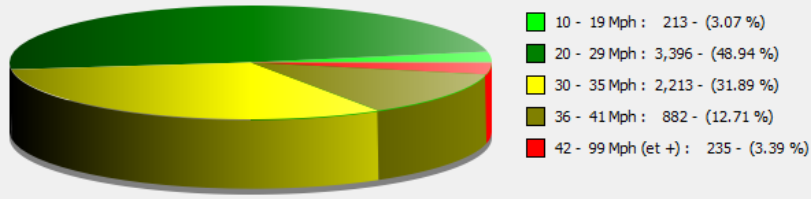

Location: Firs Road - eastern end

Comments:

Start date: Sunday, May 24, 2020 12:00 AM
End date: Sunday, June 7, 2020 11:00 PM

Location: Firs Road - eastern end

Comments:

Outgoing vehicles

Start date: Sunday, May 24, 2020 12:00 AM
End date: Sunday, June 7, 2020 11:00 PM

Location: Firs Road - eastern end

Comments:

Speed percentiles (incoming)

V30: 22.00Mph **V50:** 24.00Mph **V85:** 29.00Mph

Start date: Sunday, May 24, 2020 12:00 AM
End date: Sunday, June 7, 2020 11:00 PM