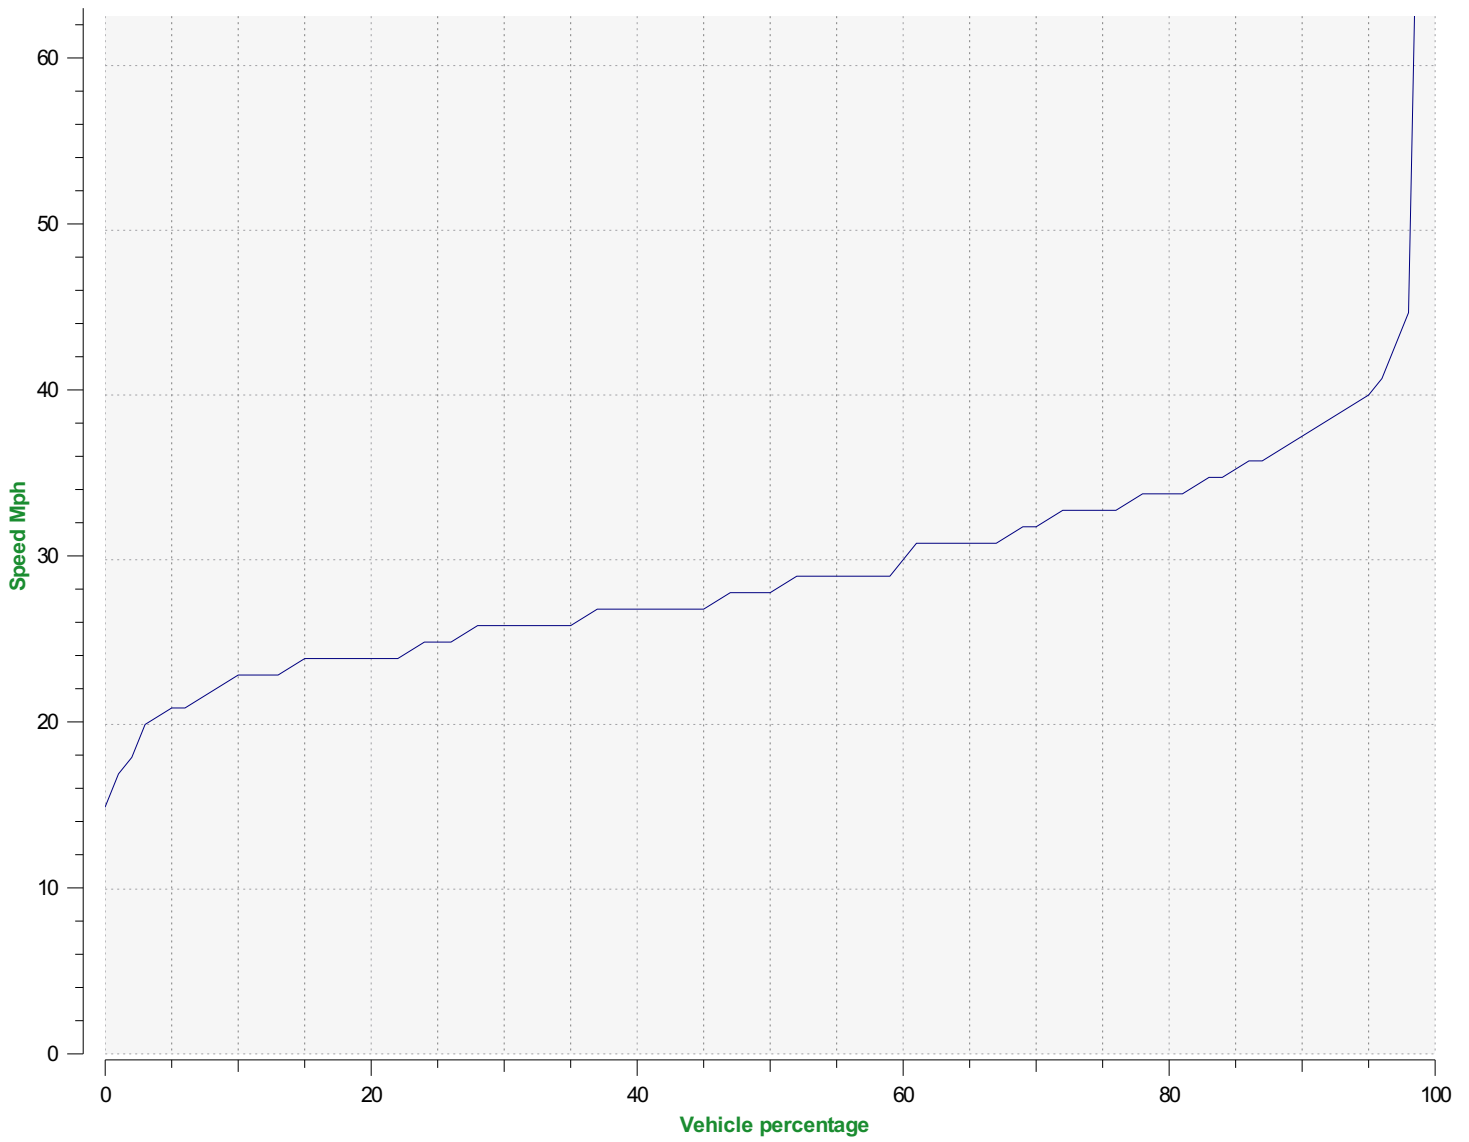

Location: Firs Road - eastern end

Comments:

Start date: Sunday, May 24, 2020 12:00 AM
End date: Sunday, June 7, 2020 11:00 PM

Location: Firs Road - eastern end

Comments:

Outgoing vehicles

Start date: Sunday, May 24, 2020 12:00 AM
End date: Sunday, June 7, 2020 11:00 PM

Location: Firs Road - eastern end

Comments:

Speed percentiles (incoming)

V30: 22.00Mph **V50:** 24.00Mph **V85:** 29.00Mph

Start date: Sunday, May 24, 2020 12:00 AM
End date: Sunday, June 7, 2020 11:00 PM

Location: Firs Road - eastern end

Comments:

Speed percentile(outgoing)

V30: 26.00Mph **V50:** 28.00Mph **V85:** 35.00Mph

Start date: Sunday, May 24, 2020 12:00 AM
End date: Sunday, June 7, 2020 11:00 PM

Location: Firs Road - eastern end