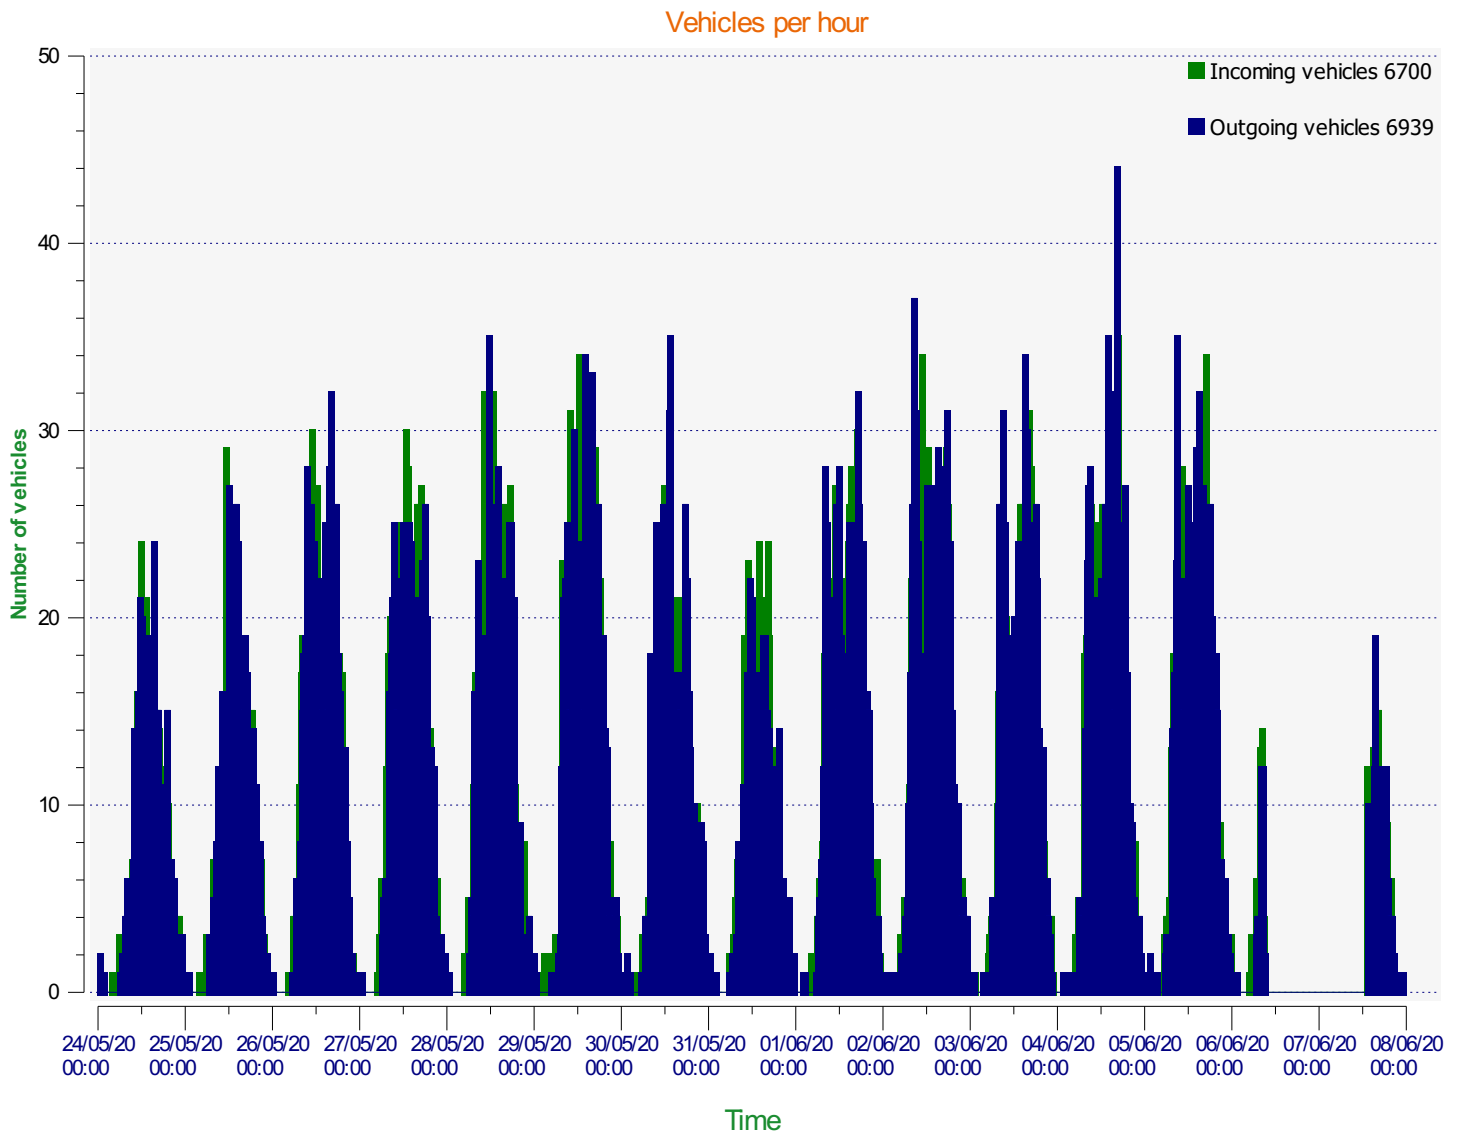

Location: Firs Road - eastern end

Comments:

Start date: Sunday, May 24, 2020 12:00 AM
End date: Sunday, June 7, 2020 11:00 PM

Location: Firs Road - eastern end

Comments:

Start date: Sunday, May 24, 2020 12:00 AM
End date: Sunday, June 7, 2020 11:00 PM

Location: Firs Road - eastern end

Comments:

Start date: Sunday, May 24, 2020 12:00 AM
End date: Sunday, June 7, 2020 11:00 PM

Location: Firs Road - eastern end

Comments:

Outgoing vehicles

Start date: Sunday, May 24, 2020 12:00 AM
End date: Sunday, June 7, 2020 11:00 PM

Location: Firs Road - eastern end

Comments:

Speed percentiles (incoming)

V30: 22.00Mph **V50:** 24.00Mph **V85:** 29.00Mph

Start date: Sunday, May 24, 2020 12:00 AM
End date: Sunday, June 7, 2020 11:00 PM

Location: Firs Road - eastern end

Comments:

Speed percentile(outgoing)

V30: 26.00Mph **V50:** 28.00Mph **V85:** 35.00Mph

Start date: Sunday, May 24, 2020 12:00 AM
End date: Sunday, June 7, 2020 11:00 PM

Location: Firs Road - eastern end