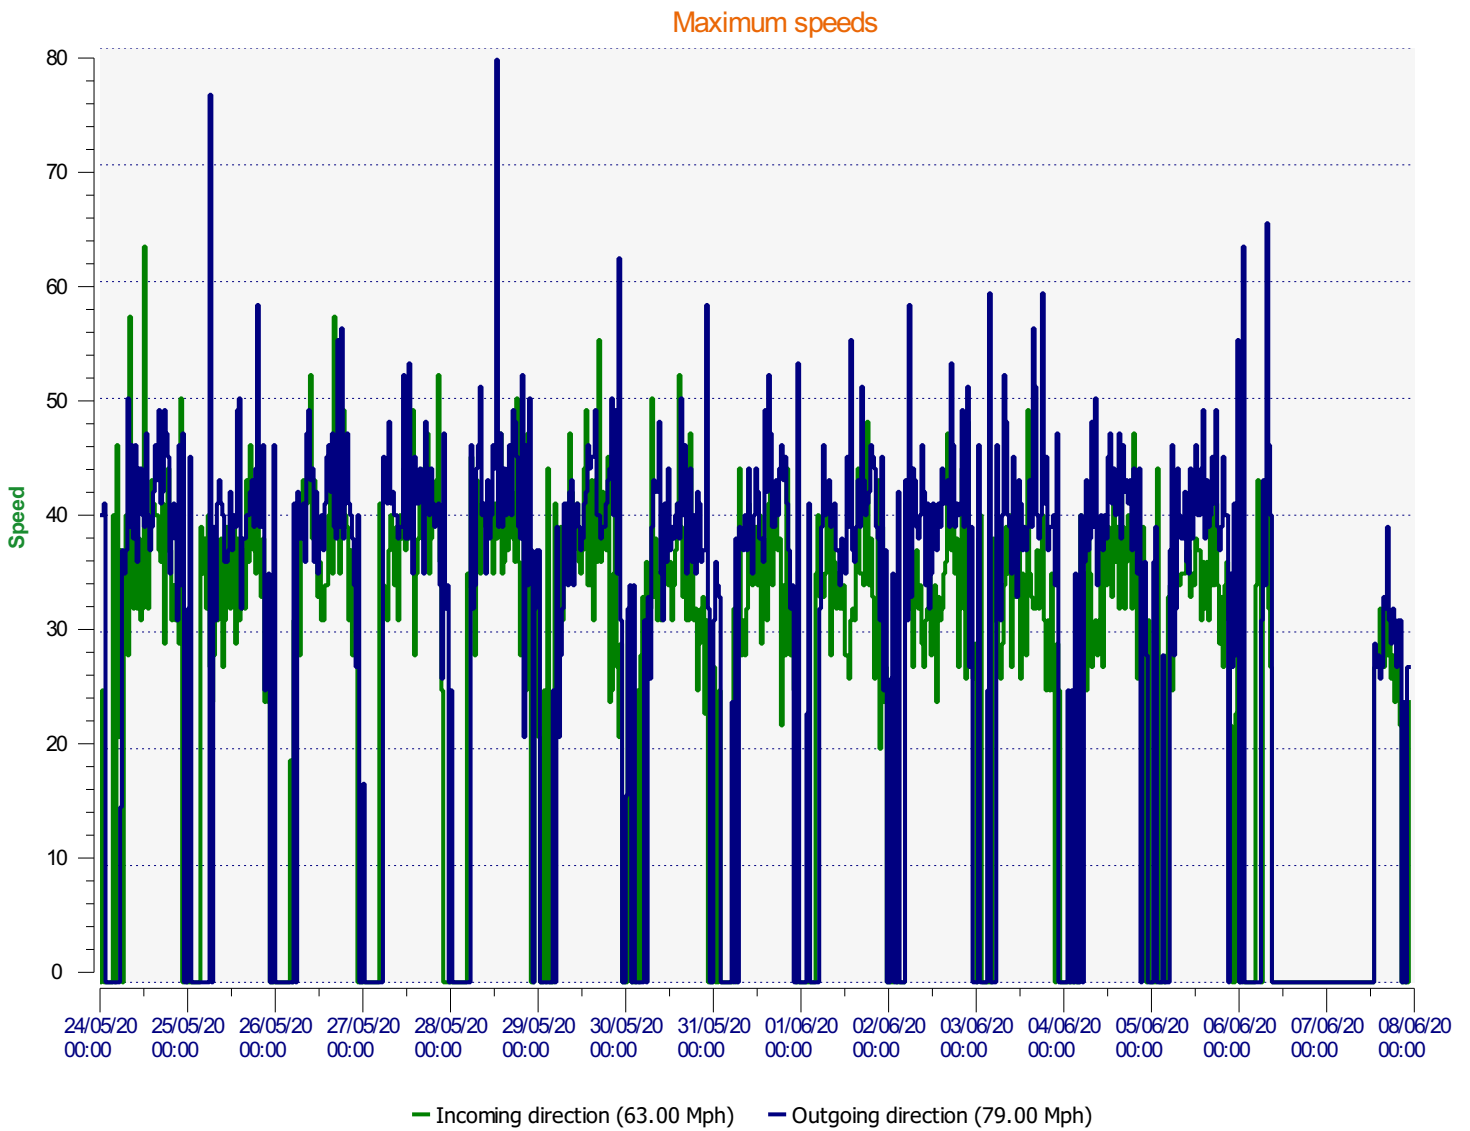

Location: Firs Road - eastern end

Comments:

Start date: Sunday, May 24, 2020 12:00 AM
End date: Sunday, June 7, 2020 11:00 PM

Location: Firs Road - eastern end

Comments:

Start date: Sunday, May 24, 2020 12:00 AM
End date: Sunday, June 7, 2020 11:00 PM

Location: Firs Road - eastern end

Comments:

Start date: Sunday, May 24, 2020 12:00 AM
End date: Sunday, June 7, 2020 11:00 PM

Location: Firs Road - eastern end

Comments:

Outgoing vehicles

Start date: Sunday, May 24, 2020 12:00 AM
End date: Sunday, June 7, 2020 11:00 PM

Location: Firs Road - eastern end

Comments:

Speed percentiles (incoming)

V30: 22.00Mph **V50:** 24.00Mph **V85:** 29.00Mph

Start date: Sunday, May 24, 2020 12:00 AM
End date: Sunday, June 7, 2020 11:00 PM

Location: Firs Road - eastern end

Comments:

Speed percentile(outgoing)

V30: 26.00Mph **V50:** 28.00Mph **V85:** 35.00Mph

Start date: Sunday, May 24, 2020 12:00 AM
End date: Sunday, June 7, 2020 11:00 PM

Location: Firs Road - eastern end