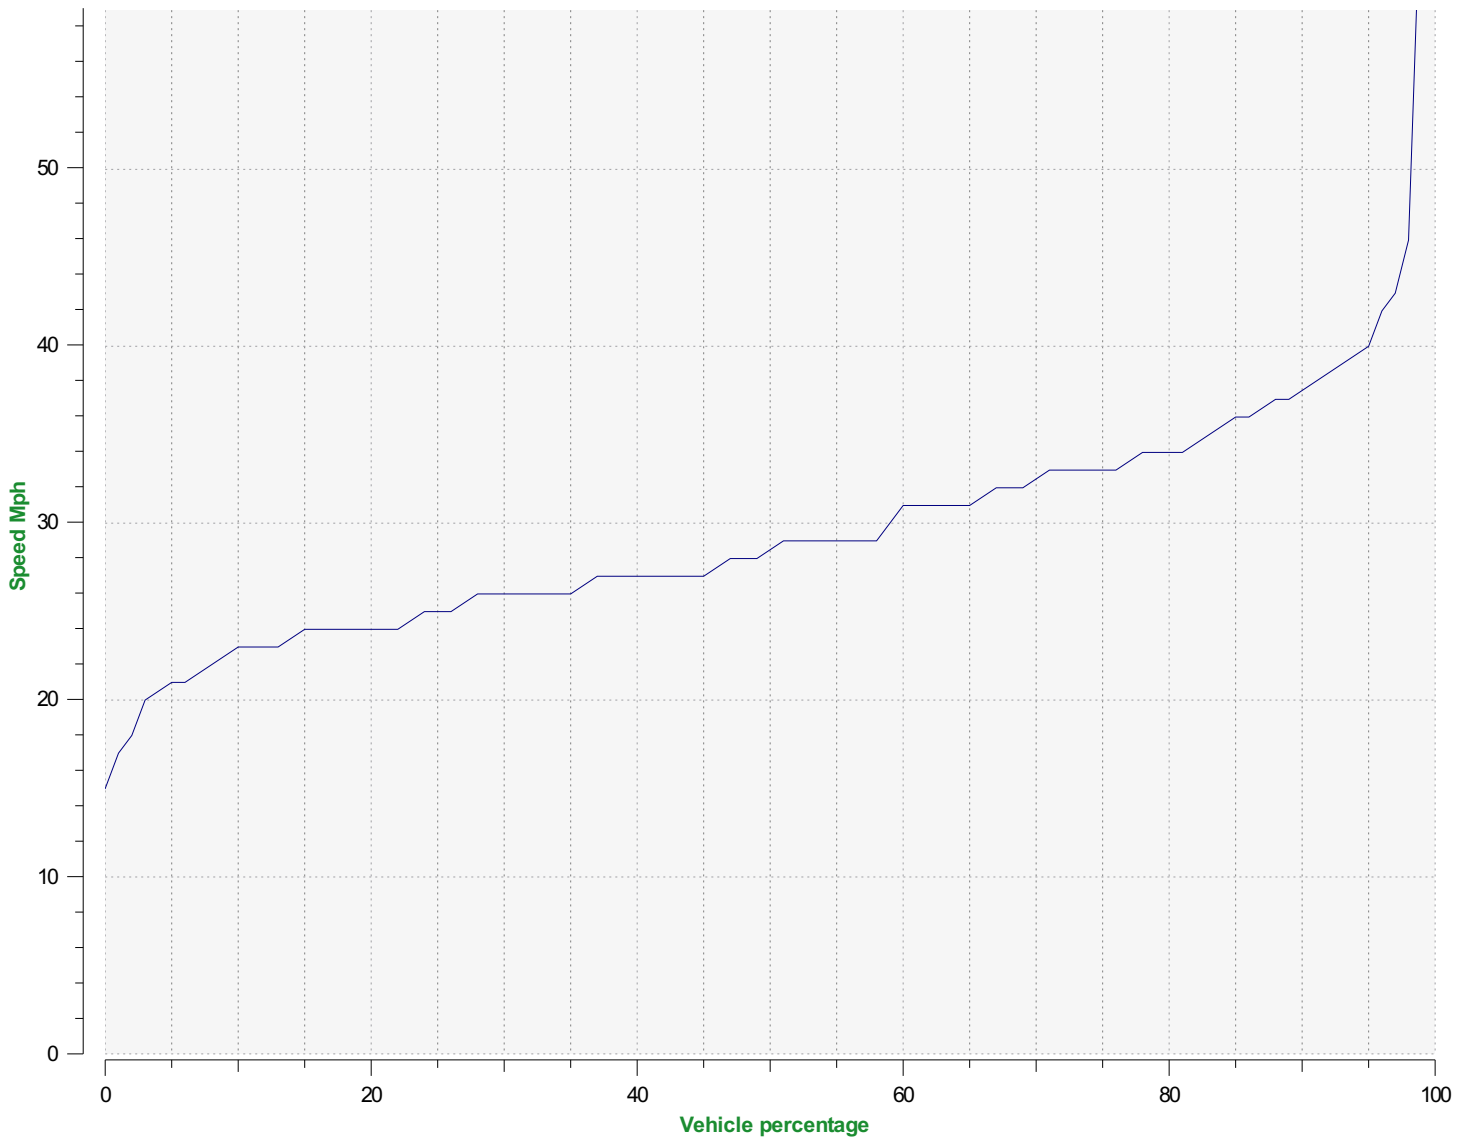

**Location:** Firs Road - eastern end

**Comments:**

Outgoing vehicles

**Start date:** Saturday, February 29, 2020 12:00 PM  
**End date:** Sunday, March 15, 2020 11:30 PM

**Location:** Firs Road - eastern end

**Comments:**

**Speed percentiles (incoming)**

**V30:** 22.00Mph **V50:** 24.00Mph **V85:** 29.00Mph

**Start date:** Saturday, February 29, 2020 12:00 PM  
**End date:** Sunday, March 15, 2020 11:30 PM

**Location:** Firs Road - eastern end

**Comments:**

**Speed percentile(outgoing)**

**V30:** 26.00Mph **V50:** 28.00Mph **V85:** 36.00Mph

**Start date:** Saturday, February 29, 2020 12:00 PM  
**End date:** Sunday, March 15, 2020 11:30 PM

**Location:** Firs Road - eastern end