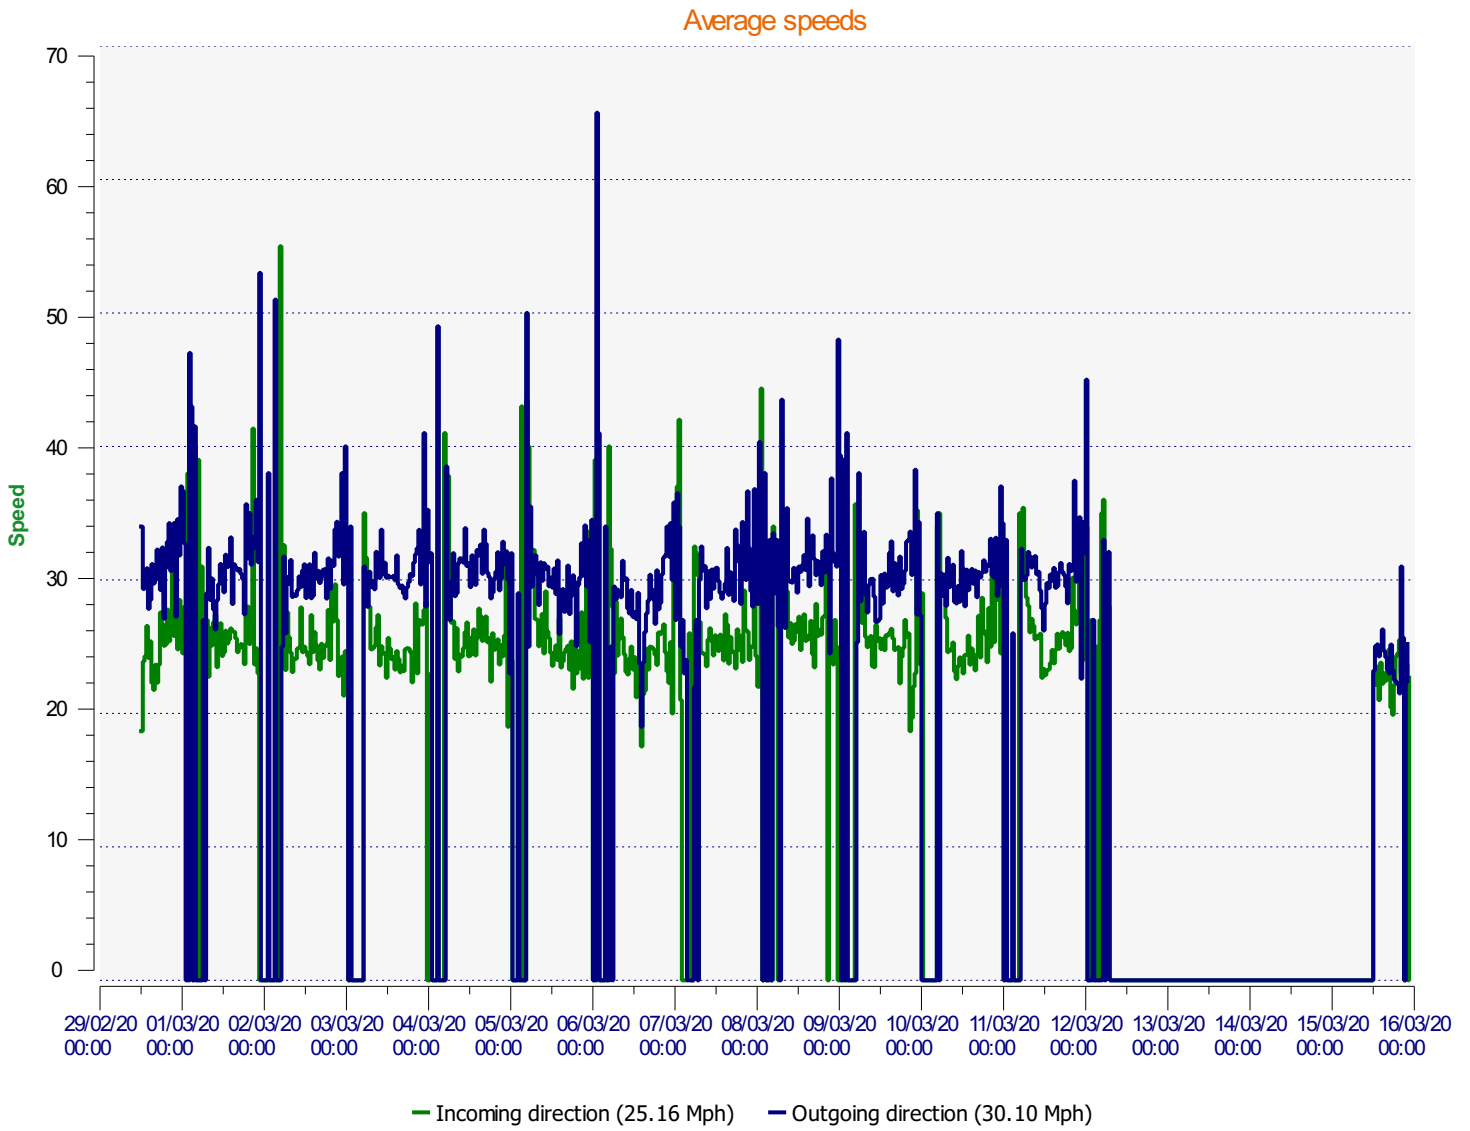

Start date: Saturday, February 29, 2020 12:00 PM
End date: Sunday, March 15, 2020 11:30 PM

Location: Firs Road - eastern end

Comments: