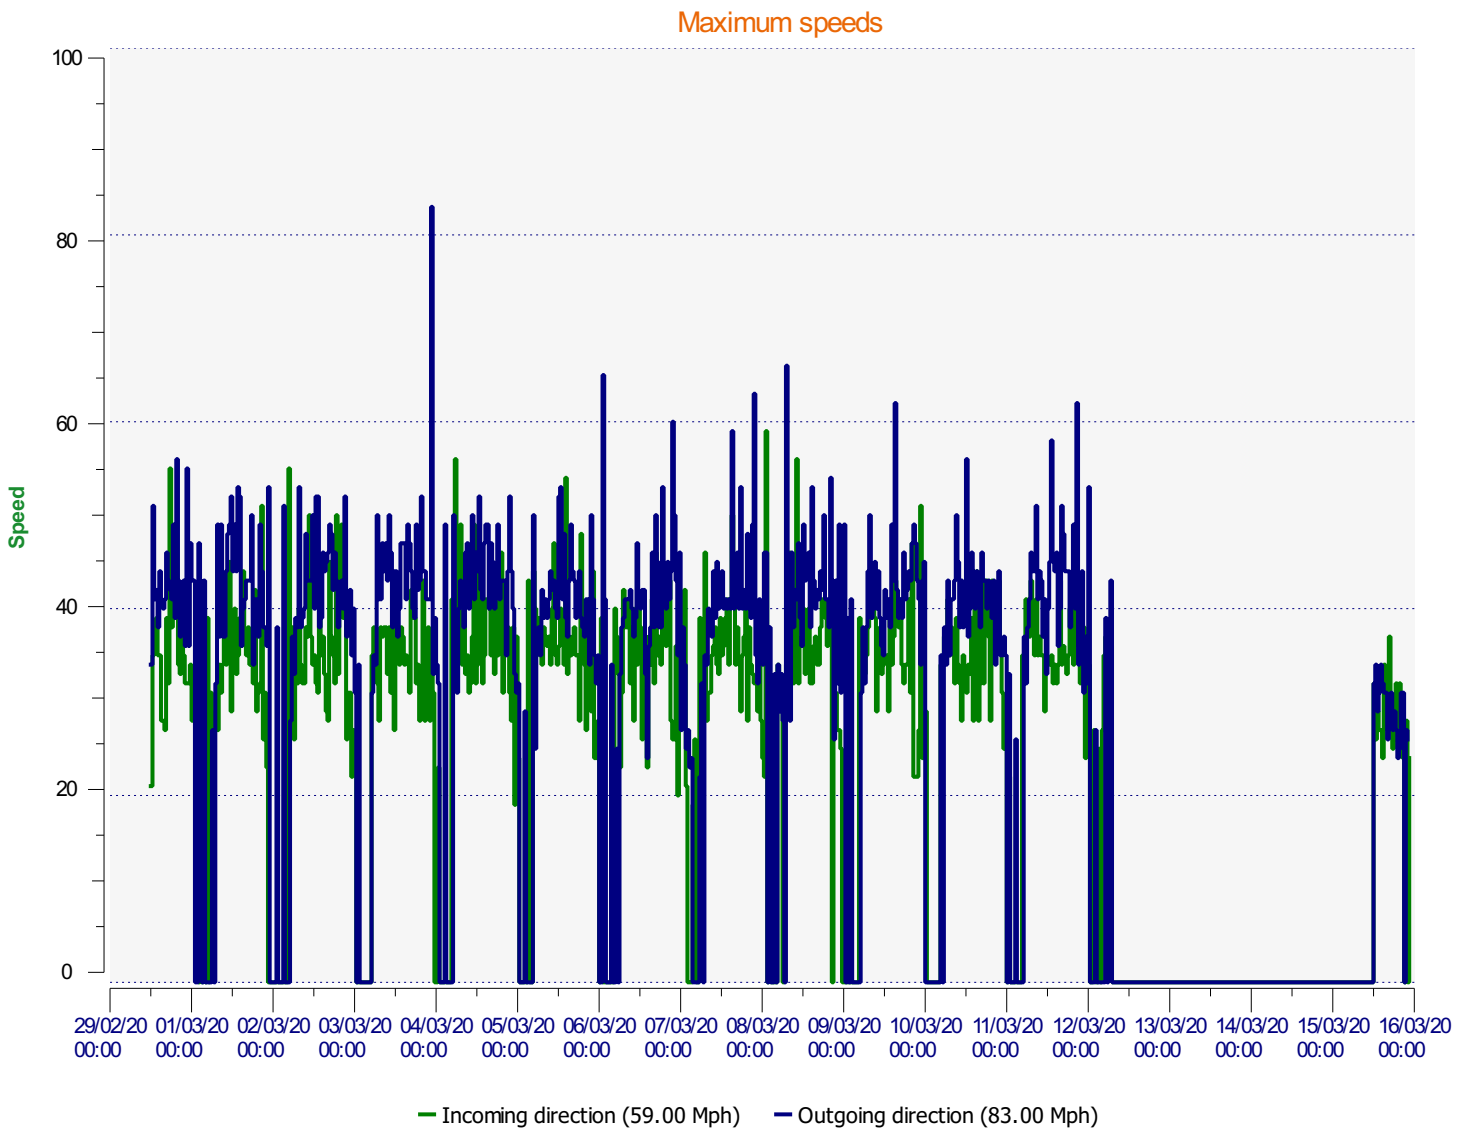

Start date: Saturday, February 29, 2020 12:00 PM
End date: Sunday, March 15, 2020 11:30 PM

Location: Firs Road - eastern end

Comments: