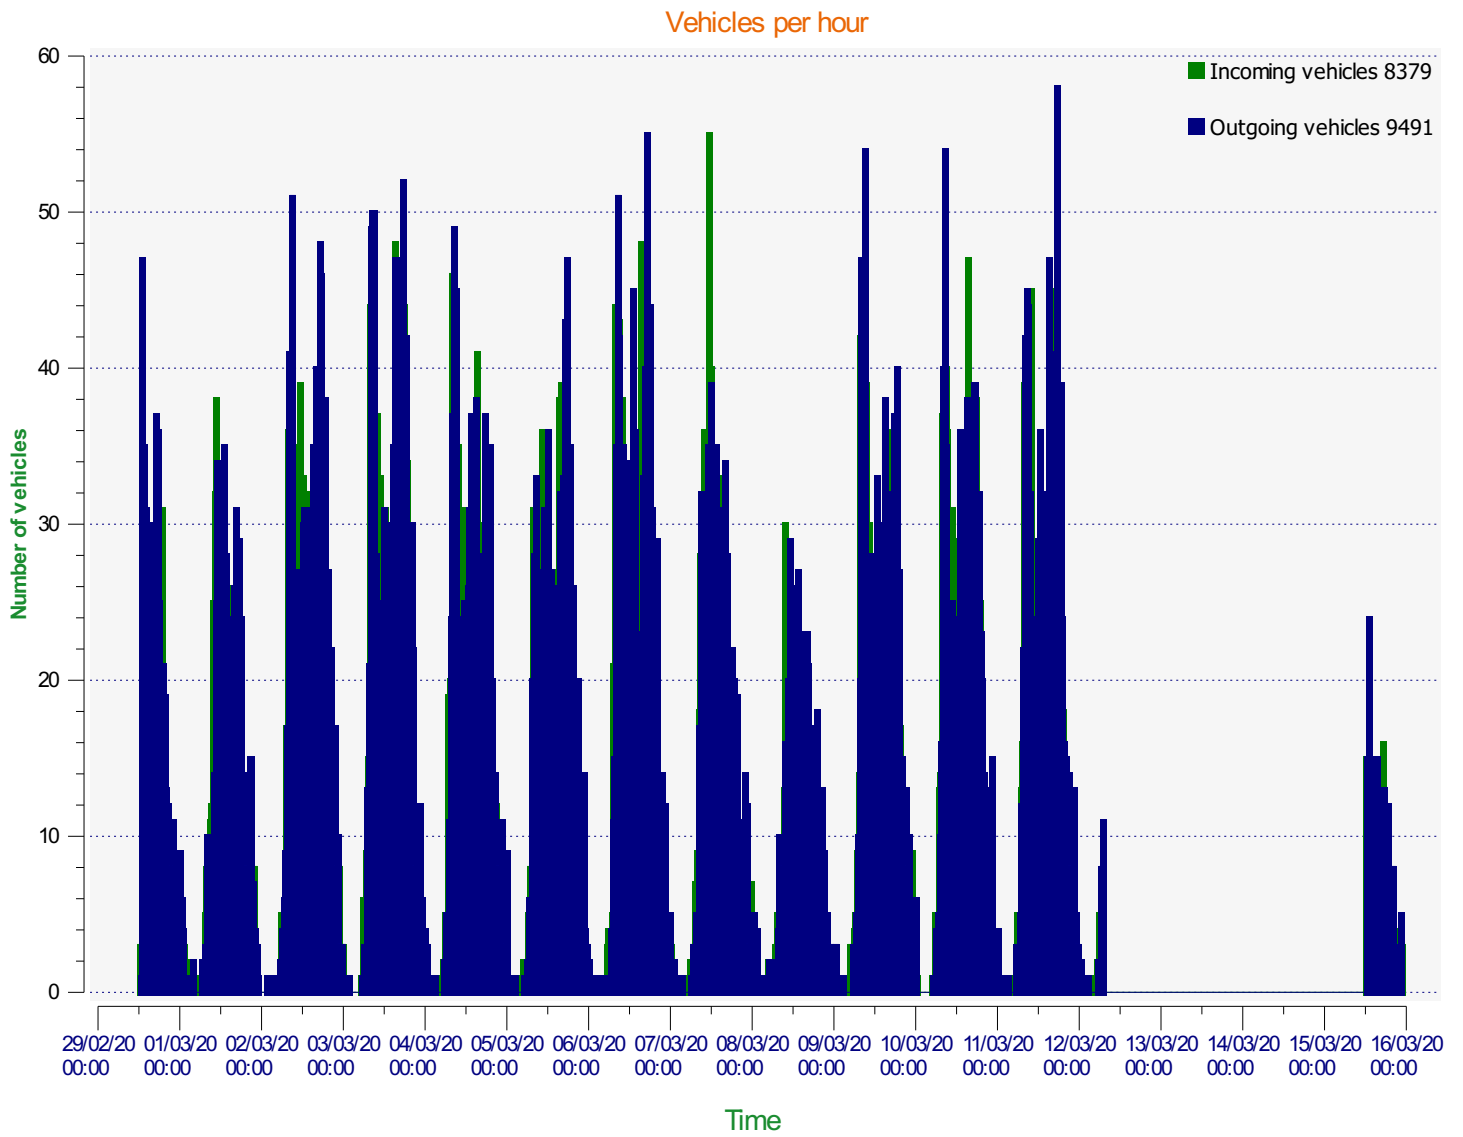

**Location:** Firs Road - eastern end

**Comments:**

**Start date:** Saturday, February 29, 2020 12:00 PM  
**End date:** Sunday, March 15, 2020 11:30 PM

**Location:** Firs Road - eastern end

**Comments:**

**Start date:** Saturday, February 29, 2020 12:00 PM  
**End date:** Sunday, March 15, 2020 11:30 PM

**Location:** Firs Road - eastern end

**Comments:**

**Start date:** Saturday, February 29, 2020 12:00 PM  
**End date:** Sunday, March 15, 2020 11:30 PM

**Location:** Firs Road - eastern end

**Comments:**

Outgoing vehicles

**Start date:** Saturday, February 29, 2020 12:00 PM  
**End date:** Sunday, March 15, 2020 11:30 PM

**Location:** Firs Road - eastern end

**Comments:**

**Speed percentiles (incoming)**

**V30:** 22.00Mph **V50:** 24.00Mph **V85:** 29.00Mph

**Start date:** Saturday, February 29, 2020 12:00 PM  
**End date:** Sunday, March 15, 2020 11:30 PM

**Location:** Firs Road - eastern end