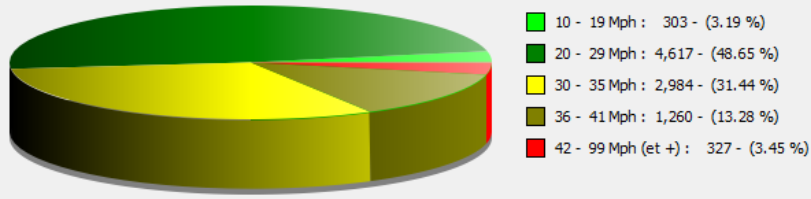

**Start date:** Saturday, February 29, 2020 12:00 PM  
**End date:** Sunday, March 15, 2020 11:30 PM

**Location:** Firs Road - eastern end

**Comments:**

**Start date:** Saturday, February 29, 2020 12:00 PM  
**End date:** Sunday, March 15, 2020 11:30 PM

**Location:** Firs Road - eastern end

**Comments:**

Outgoing vehicles

**Start date:** Saturday, February 29, 2020 12:00 PM  
**End date:** Sunday, March 15, 2020 11:30 PM

**Location:** Firs Road - eastern end