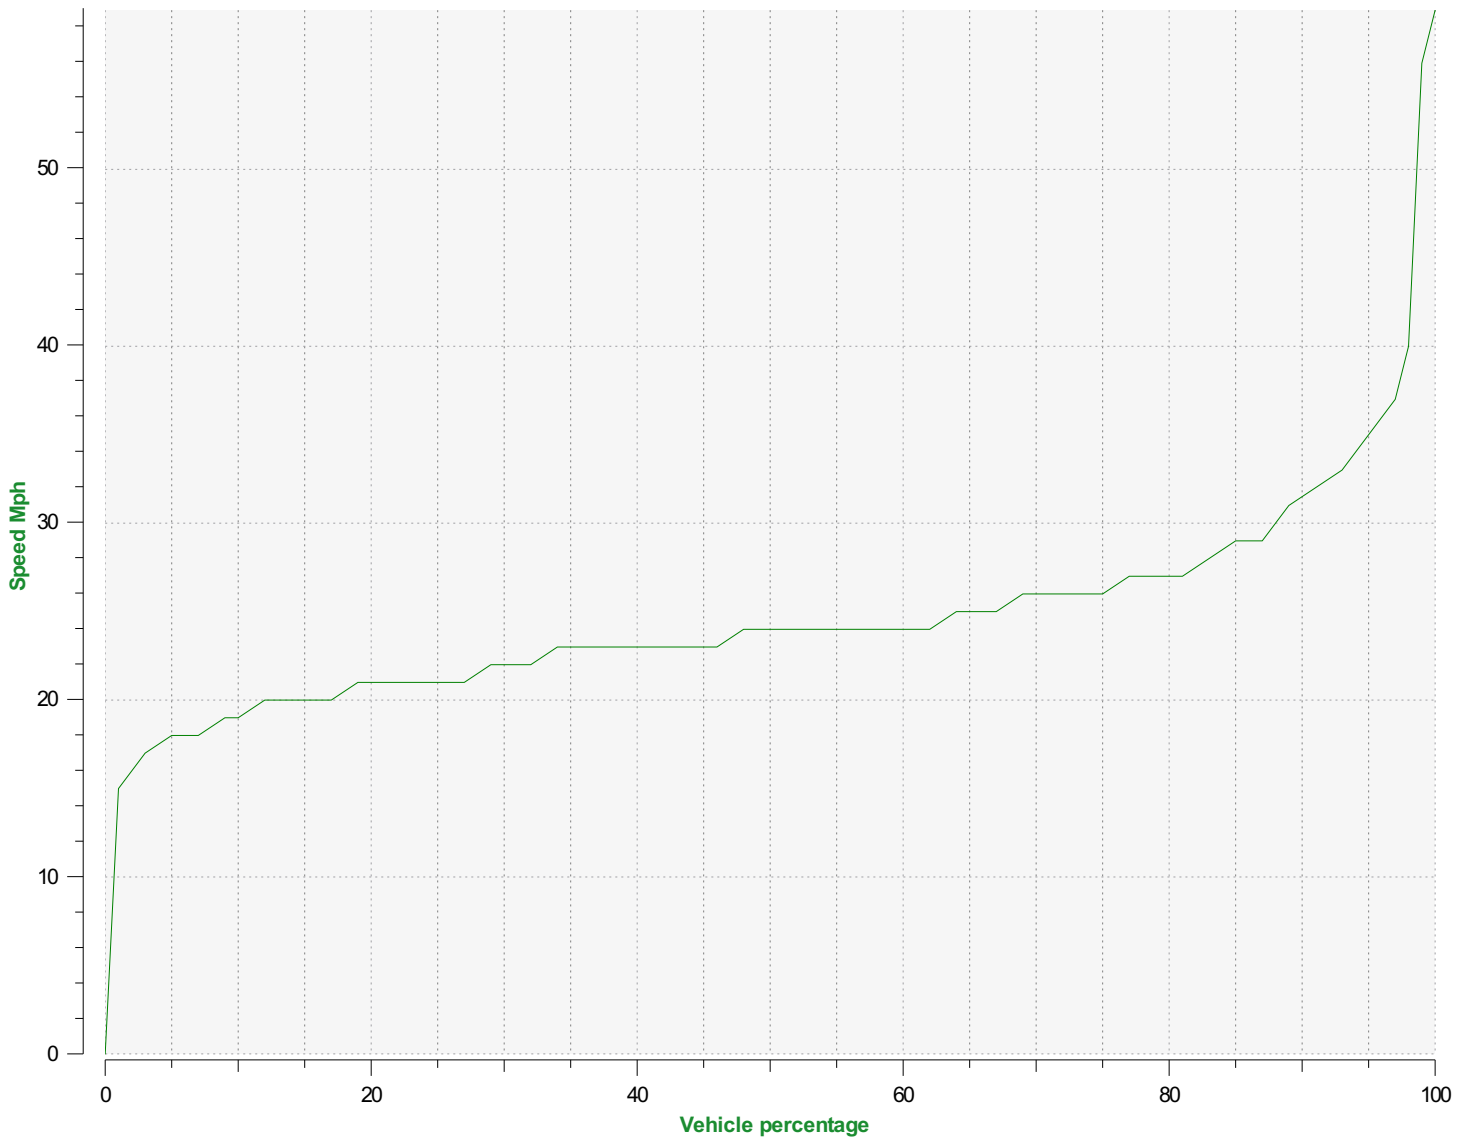

**Location:** Firs Road - eastern end

**Comments:**

Outgoing vehicles

**Start date:** Saturday, February 29, 2020 12:00 PM  
**End date:** Sunday, March 15, 2020 11:30 PM

**Location:** Firs Road - eastern end

**Comments:**

**Speed percentiles (incoming)**

**V30:** 22.00Mph **V50:** 24.00Mph **V85:** 29.00Mph

**Start date:** Saturday, February 29, 2020 12:00 PM  
**End date:** Sunday, March 15, 2020 11:30 PM

**Location:** Firs Road - eastern end

**Comments:**

**Speed percentile(outgoing)**

**V30:** 26.00Mph **V50:** 28.00Mph **V85:** 36.00Mph

**Start date:** Saturday, February 29, 2020 12:00 PM  
**End date:** Sunday, March 15, 2020 11:30 PM

**Location:** Firs Road - eastern end