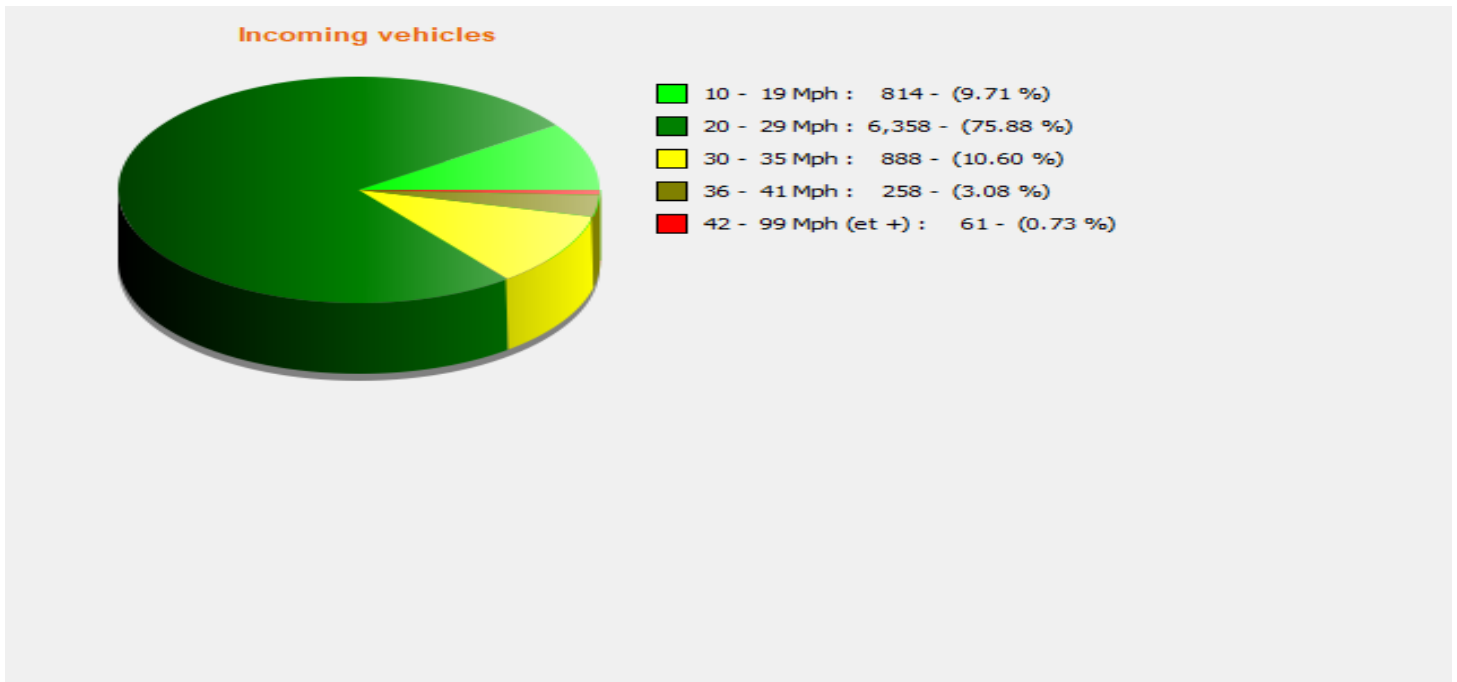

Start date: Saturday, February 29, 2020 12:00 PM
End date: Sunday, March 15, 2020 11:30 PM

Location: Firs Road - eastern end

Comments: